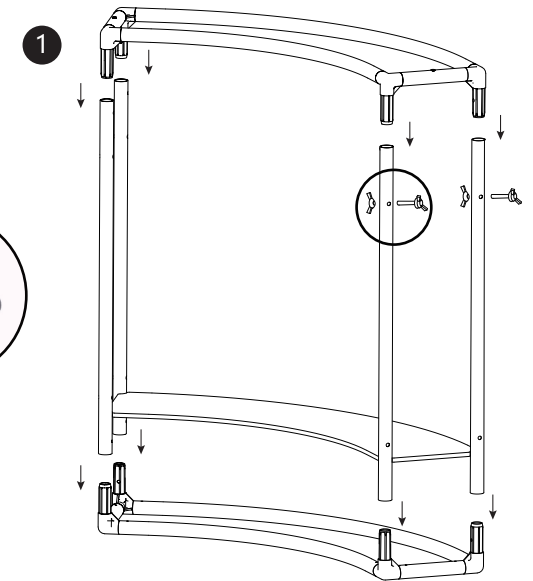

USER GUIDE

Fabric Tube Counter TE-28C-PTC

Can be used to create multiple size of counter set

USER GUIDE

Fabric Tube Counter TE-28C-PTC

Can be used to create multiple size of counter set