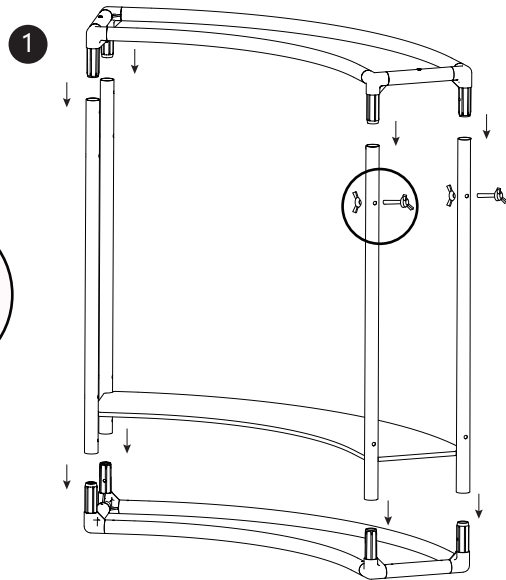

USER GUIDE

Fabric Tube Counter TE-28C-PTC

Can be used to create multiple size of counter set

USER GUIDE

Fabric Tube Counter TE-28C-PTC

Can be used to create multiple size of counter set